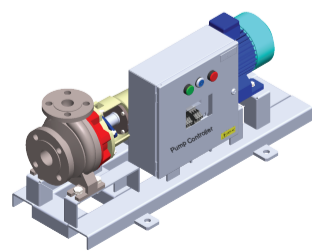

KEY :

Residential Riser

Note 4 core cable can be used when wiring to pre-wired single enclosure

Pump Fault

Water tank with low level switch

FloWatch 8 Way Expansion module

FloWatch Master Panel