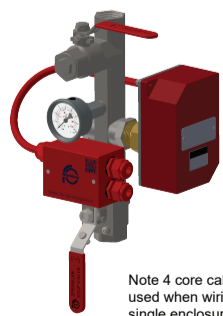

KEY :

Residential Riser

Note 4 core cable can be used when wiring to pre-wired single enclosure

Pump Fault

Water tank with low level switch

FloWatch 8 Way Expansion module

FloWatch Master Panel