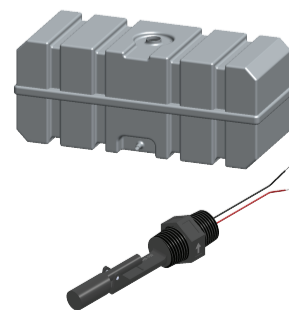

KEY :

Residential Riser

Note 4 core cable can be used when wiring to pre-wired single enclosure

Pump Fault

Water tank with low level switch

FloWatch 8 Way Expansion module

FloWatch Master Panel